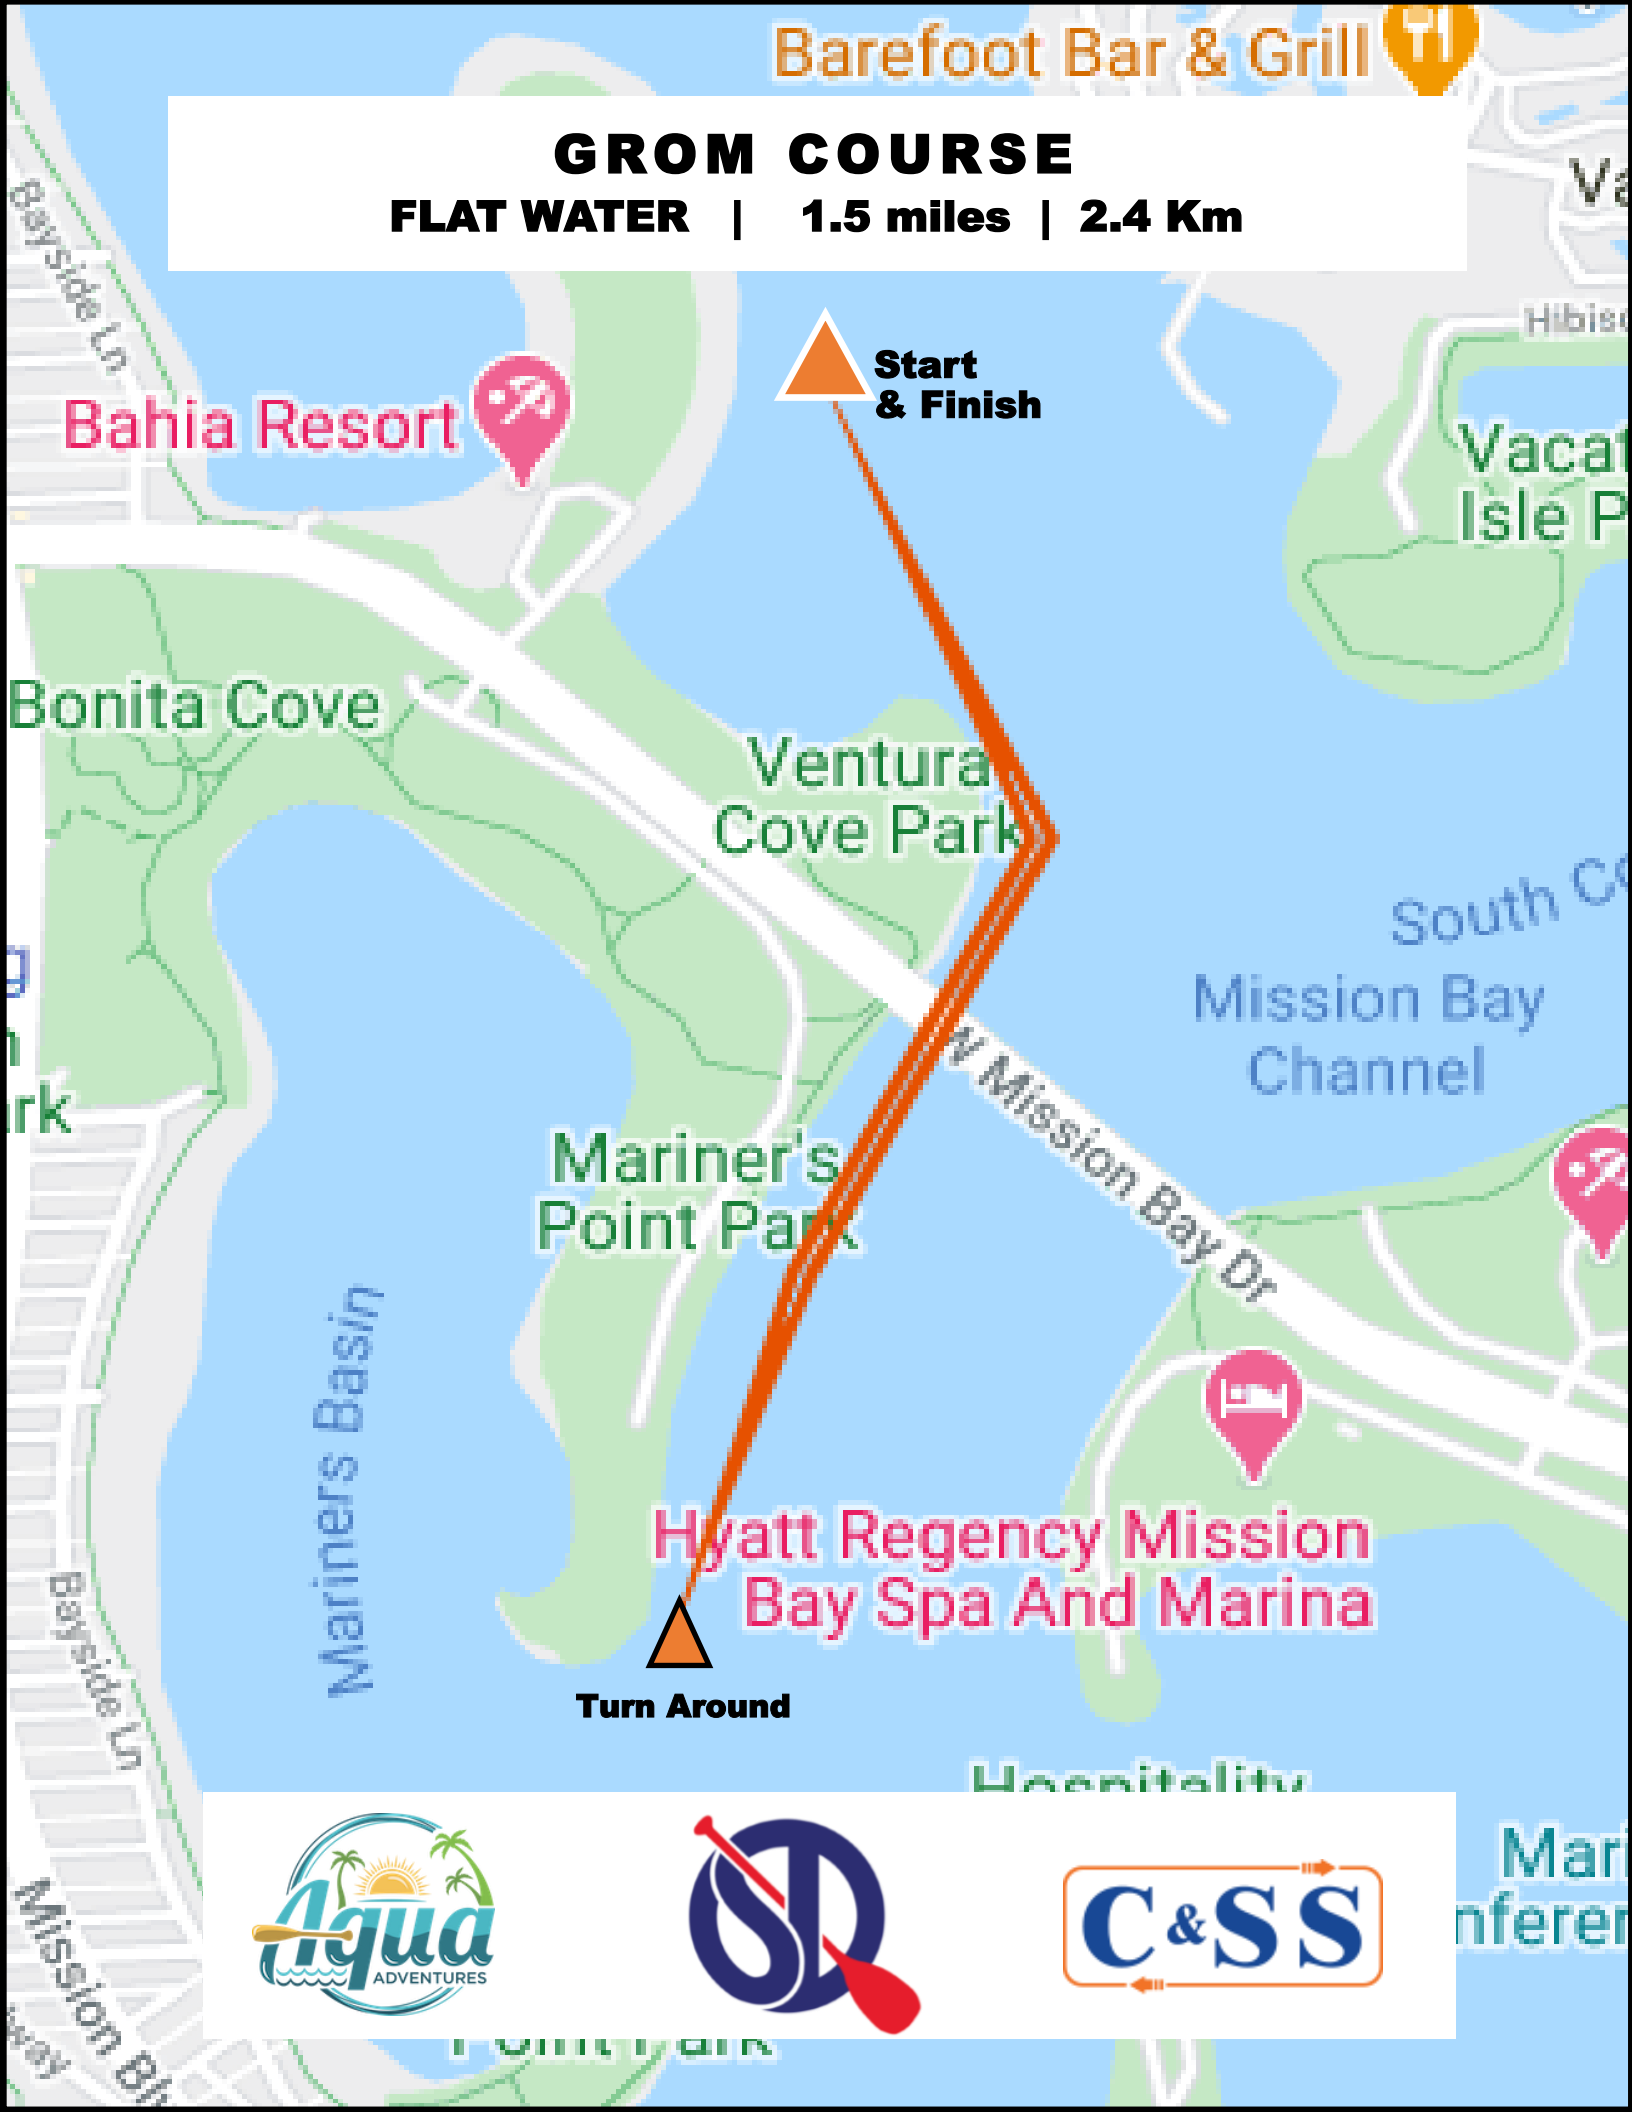

GROM COURSE

FLAT WATER | 1.5 miles | 2.4 Km

Bahia Resort

Start & Finish

Bonita Cove

Ventura Cove Park

Mariner's Point Park

Mariners Basin

Mission Bay Channel

Hyatt Regency Mission Bay Spa And Marina

Turn Around